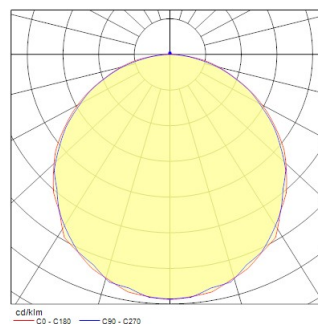

START Panel Eco 600x600 3200lm 865

Tuotenro: 0044625

SYLVANIA

START™ eco

LED Panel with backlit technology, ideal for general indoor lighting applications such as breakout areas, offices and meeting rooms. Low glaring UGR<22. RG0, 110 degree beam angle, optical system: PS diffuser with Opal finish. Tp(b) rated diffuser that may not burn at a speed of more than 50mm per minute. Light color temperature: 6500K Cool White, total system power: 29W, total fixture output: 3200lm, efficacy: 110lm/W, Ra80 typical, LED chromacity: 5 step MacAdam ellipse (SDCM5), lifespan: 100,000 hours at 70% of the original output (L70B50), IR/UV free light source without heat radiation, operating voltage: 220-240V / 50-60Hz, low flicker, non dimmable driver, electrical protection: Class II. Degree of Protection: IP40/IP20, suitable for indoor environment only. Nominal size: 595x595x31mm, Loop in / loop out wiring, safety cables & quick connector included, 31mm nominal height, White color frame, weight: 1,52kg.

Tekniset ominaisuudet

Mitat (mm)

Valonjakotiedostot

Distance [m]	Cone diameter [m]	Beam diameter [m]	Beam diameter [m]	Illuminance [lx]
0.5	1.48	1.52	1.52	4290
			50°	301
			50°	260
1.0	2.96	3.04	3.04	1100
			50°	79
			50°	61
1.5	4.44	4.57	4.57	489
			50°	42
			50°	33
2.0	5.92	6.09	6.09	279
			50°	34
			50°	27
2.5	7.40	7.61	7.61	179
			50°	16
			50°	13
3.0	8.88	9.13	9.13	122
			50°	11
			50°	10