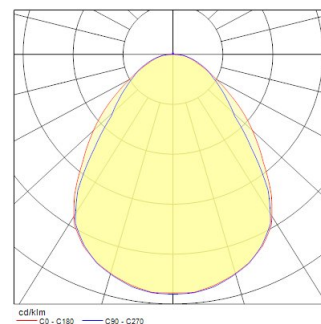

### Mitat (mm)

### Valonjakotiedostot

Distance [m]	Cone diameter [m]	Beam diameter [m]	Illuminance [lx]
0.5	0.87	0.87	720
1.0	1.68	1.94	181
1.5	2.54	2.92	81
2.0	3.38	3.89	45
2.5	4.23	4.86	29
3.0	5.07	5.83	18

Distance [m] Cone diameter [m] Illuminance [lx]  
 — C2 - C180 (Half beam angle: 56.4°)  
 — C90 - C270 (Half beam angle: 80.4°)