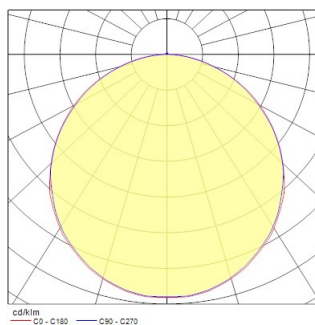

Valonjakotiedostot

Distance [m]	Cone diameter [m]	Beam angle [°]	Beam diameter [m]	Illuminance [lx]
0.5	1.53	56.3°	1.53	544
1.0	3.06	56.3°	3.06	268
1.5	4.58	56.3°	4.64	180
2.0	6.11	56.3°	6.18	136
2.5	7.64	56.3°	7.72	102
3.0	9.17	56.3°	9.27	77

Distance [m] Cone diameter [m] Illuminance [lx]
C0 - C180 (Half beam angle: 114.2°)
C90 - C270 (Half beam angle: 113.6°)