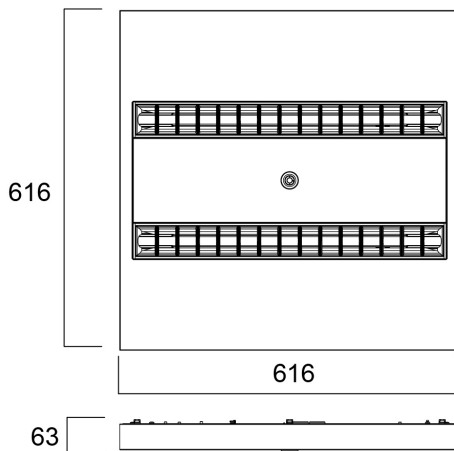

Tekniset ominaisuudet

Mitat (mm)