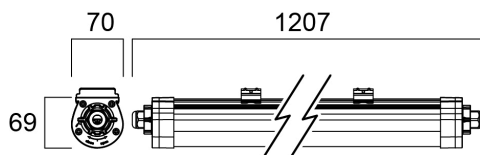

START Waterproof Slim 1200 IP65 2500lm 840

Tuotenro: 0046369

SYLVANIA

STARTTM

START Waterproof Slim is a LED integrated polycarbonate housing luminaire with easy to access electrical terminal through bayonet lock end caps and tool-free electrical connection due to push-in terminal. Flexible installation as mounting brackets can be positioned freely on the luminaire. 19W; 2500lm; High efficiency with 132lm/W and 100,000 hours lifespan L70B50. SDCM < 5; IP65; IK08; Class I; 1207mm x 70mm x 69mm.

Tekniset ominaisuudet

Mitat (mm)

Valonjakotiedostot

Distance [m]	Cone diameter [m]	Beam angle [°]	Illuminance [lx]
0.5	1.22 2.14	50° 90°	200 351 113
1.0	2.44 4.28	50° 90°	74 98 28
1.5	3.67 6.43	50° 90°	33 43 12
2.0	4.89 8.56	50° 90°	15 19 6
2.5	6.11 10.72	50° 90°	12 15 5
3.0	7.33 12.87	50° 90°	10 13 4

Distance [m] Cone diameter [m] Illuminance [lx]
 — C0 - C180 (Half beam angle: 133.0°)
 — C90 - C270 (Half beam angle: 101.4°)

START Waterproof Slim 1200 IP65 2500lm 840

Tuotenro: 0046369

SYLVANIA

Perustiedot