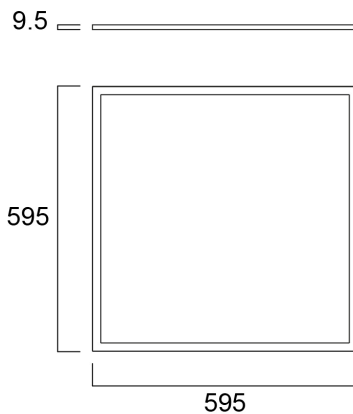

# START Panel Flat 600x600 HE DALI 4500Lm 840

Tuotenro: 0047219

**SYLVANIA**

Edge lit LED flat panel. Low Flicker, 35 W, Neutral White, 4000 K, 4500 lumens, high efficacy, 129 lm/W, Average lifespan: 120.000Hrs, PMMA opal diffuser, aluminium frame, steel body, push-dim DALI driver of TRIDONIC (LCA 45W 500–1400mA one4all SR PRE 28000672). (HxWxD) 9.5 x 595 x 595 mm

### Valonjakotiedostot

Distance [m]	Cone diameter [m]	Beam angle [°]	Beam diameter [m]	Illuminance [lx]
0.5	1.52 1.50	90° 90°	1.52 1.50	6104 517
1.0	3.03 3.00	90° 90°	3.03 3.00	1548 139
1.5	4.55 4.50	90° 90°	4.55 4.50	687 87
2.0	6.07 6.00	90° 90°	6.07 6.00	387 53
2.5	7.58 7.50	90° 90°	7.58 7.50	247 37
3.0	9.10 9.00	90° 90°	9.10 9.00	172 18