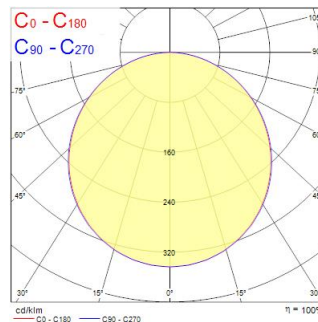

# START Panel Flat 600x600 HE DALI 4500Lm 840

Tuotenro: 0047219

**SYLVANIA**

Edge lit LED flat panel. Low Flicker, 35 W, Neutral White, 4000 K, 4500 lumens, high efficacy, 129 lm/W, Average lifespan: 120.000Hrs, PMMA opal diffuser, aluminium frame, steel body, push-dim DALI driver of TRIDONIC (LCA 45W 500–1400mA one4all SR PRE 28000672). (HxWxD) 9.5 x 595 x 595 mm

### Valonjakotiedostot

Distance [m]	Cone diameter [m]	Beam angle [°]	Beam diameter [m]	Illuminance [lx]
0.5	1.52 1.50	90° 90°	1.52 1.50	6104 517
1.0	3.03 3.00	90° 90°	3.03 3.00	1548 139
1.5	4.55 4.50	90° 90°	4.55 4.50	687 87
2.0	6.07 6.00	90° 90°	6.07 6.00	387 53
2.5	7.58 7.50	90° 90°	7.58 7.50	247 37
3.0	9.10 9.00	90° 90°	9.10 9.00	172 18