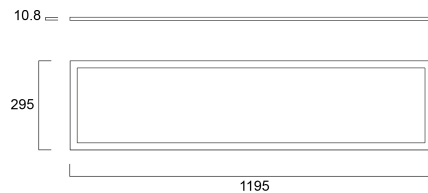

Tekniset ominaisuudet

Mitat (mm)