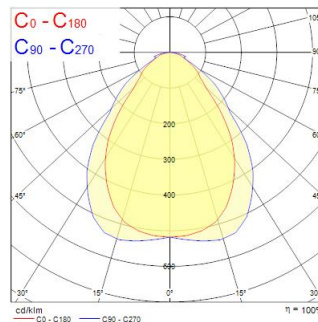

### Mitat (mm)

Distance [m]      Core diameter [m]      Illuminance [lx]

— C0 - C180 (Half beam angle: 75.9°)  
— C90 - C270 (Half beam angle: 66.4°)