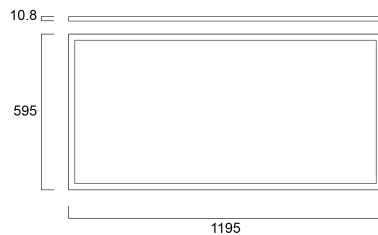

Tekniset ominaisuudet

Mitat (mm)