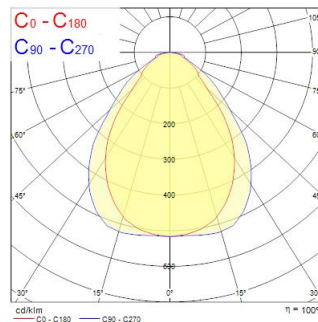

### Mitat (mm)

Distance [m]      Cone diameter [m]      Illuminance [lx]

— C0 - C180 (Half beam angle: 76.9°)  
— C90 - C270 (Half beam angle: 66.4°)