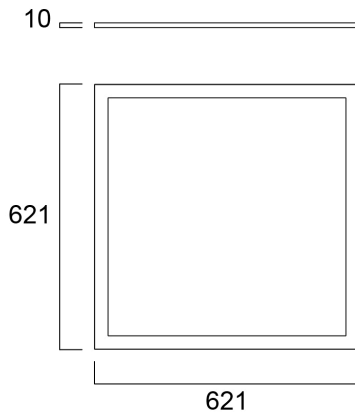

# START Panel Flat 625x625 HE DALI 4300Lm 840

Tuotenro: 0047243

**SYLVANIA**

Edge lit LED flat panel. Low Flicker, 35 W, Neutral White, 4000 K, 4300 lumens, high efficacy, 123 lm/W, Average lifespan: 120.000Hrs, PMMA opal diffuser, aluminium frame, steel body, push-dim DALI driver of TRIDONIC (LCA 45W 500–1400mA one4all SR PRE 28000672). (HxWxD) 10 x 621 x 621 mm

### Mitat (mm)

### Valonjakotiedostot

Distance [m]	Cone diameter [m]	Illuminance [lx]
0.5	1.55 1.42	890 1077 1200
1.0	3.10 2.85	445 439 480
1.5	4.65 4.27	297 332 360
2.0	6.21 5.69	223 266 288
2.5	7.76 7.11	178 205 222
3.0	9.31 8.54	146 171 180