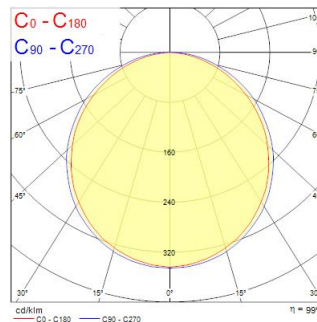

Valonjakotiedostot

Distance [m]	Cone diameter [m]	Illuminance [lx]
0.5	1.55 1.42	890 1077 1200
1.0	3.10 2.85	445 439 480
1.5	4.65 4.27	297 332 360
2.0	6.21 5.69	223 266 288
2.5	7.76 7.11	178 205 222
3.0	9.31 8.54	146 171 180