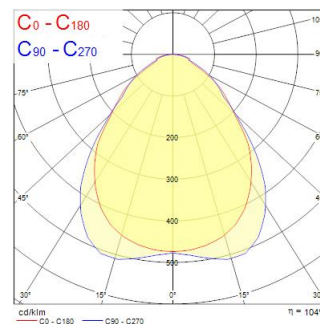

Valonjakotiedostot

Distance [m]	Cone diameter [m]	Beam diameter [m]	Illuminance [lx]
0.5	0.94	0.94	799
1.0	1.88	1.88	399
1.5	2.82	2.82	266
2.0	3.76	3.76	199
2.5	4.70	4.70	159
3.0	5.63	5.63	119

Distance [m] Cone diameter [m] Illuminance [lx]
C0 - C180 (Half beam angle: 86.4°)