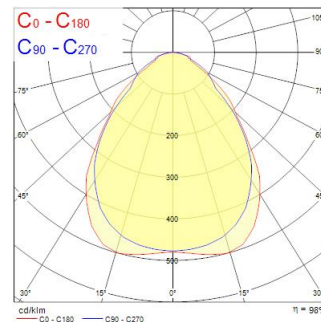

START Panel Flat UGR19 625x625 DALI 4000Lm 840

Tuotenro: 0047247

SYLVANIA

Edge lit LED flat panel with low glare (UGR<19). Low Flicker, 40 W, Neutral White, 4000 K, 4000 lumens, 100 lm/W, Average lifespan: 120.000Hrs, prismatic diffuser, aluminium frame, steel body, push-dim DALI driver of TRIDONIC (LCA 45W 500-1400mA one4all SR PRE 28000672). (HxWxD) 10 x 621 x 621 mm

Tekniset ominaisuudet

Mitat (mm)

Valonjakotiedostot

Distance [m]	Cone diameter [m]	Beam angle [°]	Beam diameter [m]	Beam diameter [m]	Illuminance [lx]
0.5	0.52 0.51	60° 62.5° 65°	777	1089	1530
1.0	1.03 1.03	60° 62.5° 65°	1548	390	470
1.5	2.75 2.74	60° 62.5° 65°	884	173	152
2.0	3.67 3.65	60° 62.5° 65°	486	87	102
2.5	4.58 4.57	60° 62.5° 65°	311	60	80
3.0	5.50 5.48	60° 62.5° 65°	216	48	68