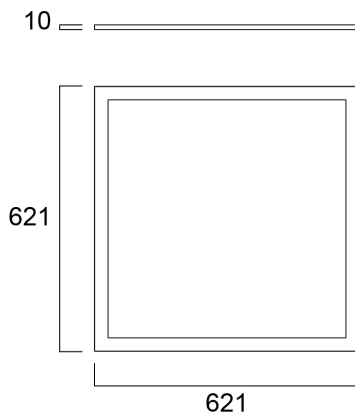

START Panel Flat UGR19 625x625 DALI 4000Lm 840

Tuotenro: 0047247

SYLVANIA

Edge lit LED flat panel with low glare (UGR<19). Low Flicker, 40 W, Neutral White, 4000 K, 4000 lumens, 100 lm/W, Average lifespan: 120.000Hrs, prismatic diffuser, aluminium frame, steel body, push-dim DALI driver of TRIDONIC (LCA 45W 500-1400mA one4all SR PRE 28000672). (HxWxD) 10 x 621 x 621 mm

Tekniset ominaisuudet

Mitat (mm)

Valonjakotiedostot

Distance [m]	Cone diameter [m]	Beam angle [°]	Beam diameter [m]	Beam diameter [m]	Illuminance [lx]
0.5	0.52 0.51	60° 62.5° 65°	777	1089	1530
1.0	1.03 1.03	60° 62.5° 65°	1548	390	470
1.5	2.75 2.74	60° 62.5° 65°	884	173	152
2.0	3.67 3.65	60° 62.5° 65°	486	87	102
2.5	4.58 4.57	60° 62.5° 65°	311	60	80
3.0	5.50 5.48	60° 62.5° 65°	216	48	68