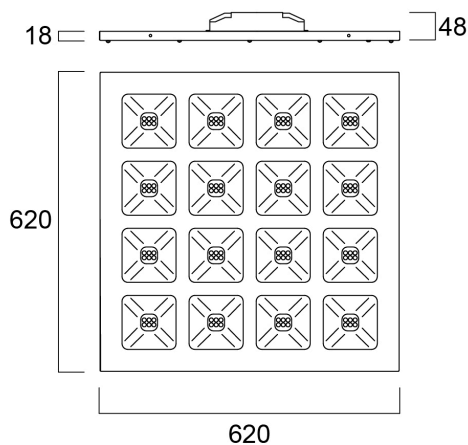

QUADRO UGR16 625x625 DALI 4600LM 840

Tuotenro: 0047258

SYLVANIA

PROTM

Unique stylish recessed modular Led luminaire, ideal for general indoor lighting applications such as breakout areas, offices and meeting rooms. Steel frame with integrated reflector, passive cooling. Low glaring UGR<16. RG1, 75 degree beam angle , optical system: white painted reflector with total internal reflection lenses. Light color temperature: 4000K Neutral White, total system power: 36W , total fixture output: 4600lm, efficacy: 128 lm/W, Ra80 typical, LED chromacity: 3 step MacAdam ellipse (SDCM3), lifespan: 77,000 hours at 80% of the original output (L80B20), IR/UV free light source without heat radiation, operating voltage: 220-240V / 50-60Hz, low flicker, DALI dimmable driver, electrical protection: Class I. Degree of Protection: IP40/IP20, suitable for indoor environment only. Nominal size: 620x620mm, Loop in / loop out wiring, safety cables included, 18mm nominal height, RAL 9003 - Signal white color frame, weight: 5Kg.

Tekniset ominaisuudet

Mitat (mm)

Valonjakotiedostot

Distance [m]	Cone diameter [m]	Beam diameter [m]	Illuminance [lx]
0.5	0.74 0.75	Ø107 Ø106 Ø100	15486 3551 3554
1.0	1.45 1.46	Ø171 Ø169 Ø157	3374 681 678
1.5	2.22 2.24	Ø251 Ø249 Ø227	1500 362 359
2.0	2.96 2.98	Ø327 Ø325 Ø297	844 233 219
2.5	3.70 3.72	Ø407 Ø405 Ø371	540 141 140
3.0	4.44 4.47	Ø487 Ø485 Ø447	375 76 77

Distance [m] Cone diameter [m] Illuminance [lx]
 — C0 - C180 (Half beam angle: 73.4°)
 — C90 - C270 (Half beam angle: 73.0°)

QUADRO UGR16 625x625 DALI 4600LM 840

Tuotenro: 0047258

SYLVANIA

Perustiedot

Tuotenimi	QUADRO UGR16 625x625 DALI 4600LM 840
Teknologia	LED
Kanta	N/A
Runko	Teräs
Asennus	Uppoasennus kattopintaan, Ripustettava
Built in presence detector	NONE
Käyttökohteet	Opetustilat, Toimistot
Käyttölämpötila-alue (°C)	-10°C...+50°C
Käyttölämpötila Tq (°C)	25
Virtual assistant compatibility	N/A
ETIM-luokka	EC002892
Takuu	5 vuotta