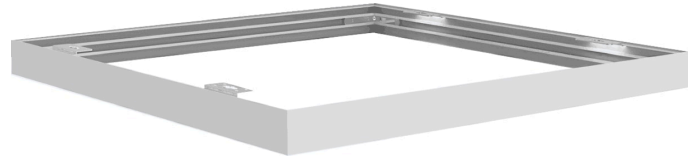

# START Panel Flat 600x600 Surface Mounting Kit G2

Tuotenro: 0047265

**SYLVANIA**

Surface Mounting Kit for START Panel Flat range. RAL9003. Height of 50 mm.