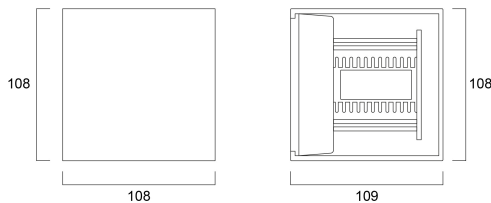

Tekniset ominaisuudet

Mitat (mm)