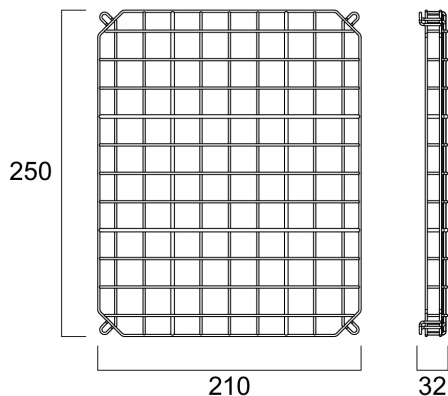

Tekniset ominaisuudet

Mitat (mm)

Valonjakotiedostot

Perustiedot

Tuotenimi	Start Flood / Kalani Wire Guard 50W
Teknologia	Accessory
Käyttökohteet	Logistiikka ja teollisuus
ETIM-luokka	EC002557
Sähkönumero FI	4579471
Takuu	5 vuotta

Rakennetiedot

Paino (kg)	0.25

Pakkaustiedot

EAN-koodi	5410288482194
Yksittäispakkauksen pituus / korkeus (cm)	22.0
Yksittäispakkauksen leveys (cm)	4.0
Yksittäispakkauksen syvyys (cm)	26.0
DUN14 (tukkupakkaus 1)	15410288482191
Kappalemäärä tukkupakkaus 2	10
Tukkupakkaus 2 pituus / korkeus (cm)	23.0
Tukkupakkaus 2 leveys (cm)	39.0
Tukkupakkaus 2 syvyys (cm)	27.0