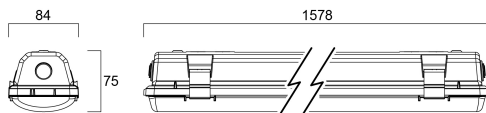

Tekniset ominaisuudet

Mitat (mm)