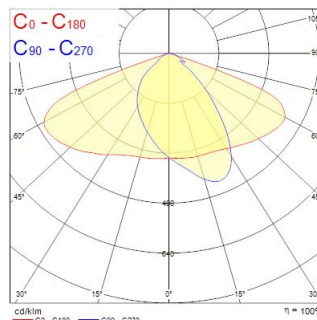

Valonjakotiedostot