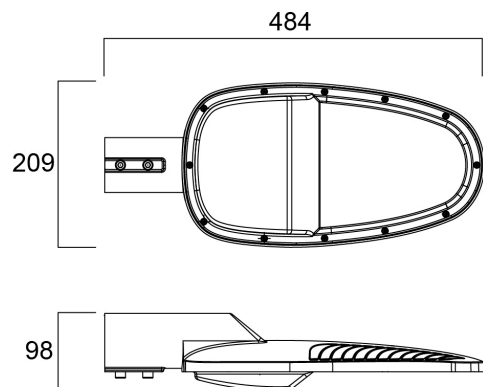

Tekniset ominaisuudet

Mitat (mm)