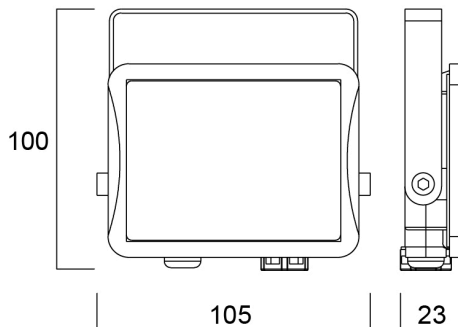

Tekniset ominaisuudet

Mitat (mm)