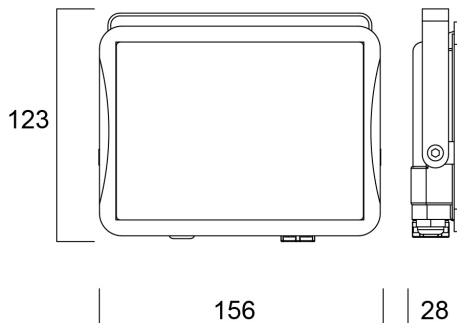

Tekniset ominaisuudet

Mitat (mm)