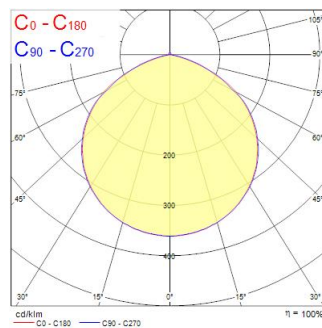

Start Flood Flat IP65 4650LM 830 Black

Tuotenro: 0050117

SYLVANIA

The streamlined, durable, lightweight die-cast aluminium body makes Start Flood Flat a perfect choice for building facades, car parks, garages and construction areas. The product includes 1 m pre-wired stripped cable and fitting bracket for quick and easy installation and the universal mounting bracket allows wall or surface mounting with the possibility of vertical tilting. Black (RAL9017) housing, white reflector, 4650 lm, 45 W, 103 lm/W, 3000K, non dimmable, CRI>80, IP65, IK06, Class I, lifespan L70:B50: 90000 hrs, 151 x 190 x 30 mm (L x W x H). Weight: 0.74kg.

Tekniset ominaisuudet

Mitat (mm)

Valonjakotiedostot

Distance [m]	Cone diameter [m]	Beam diameter [m]	Beam diameter [ft]	Illuminance [lx]
0.5	1.54	0.77	2.53'	6718
	1.51	0.76	2.50'	542
			0.76	571
1.0	3.08	1.54	5.02'	1679
	3.01	1.51	4.94'	138
			1.51	143
1.5	4.62	2.31	7.58'	746
	4.52	2.26	7.41'	60
			2.26	63
2.0	6.16	3.08	10.12'	420
	6.02	3.01	9.88'	34
			3.01	36
2.5	7.70	3.85	12.63'	288
	7.53	3.76	12.34'	24
			3.76	25
3.0	9.24	4.62	15.19'	187
	9.03	4.51	14.78'	15
			4.51	16

Optiset tiedot

Valaisimen valovirta (lm)	4650
Valotehokkuus (lm/W)	103
Väriämpötila (K)	3000
Valon väri	Lämmin valkoinen
Värintoistoindeksi (CRI)	80
Valon värin vaihtelu (SDCM)	SDCM5
Avauskulma (°)	110
Fotobiologinen riskiluokka	RG1