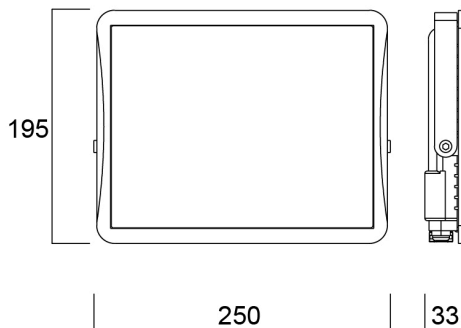

Tekniset ominaisuudet

Mitat (mm)