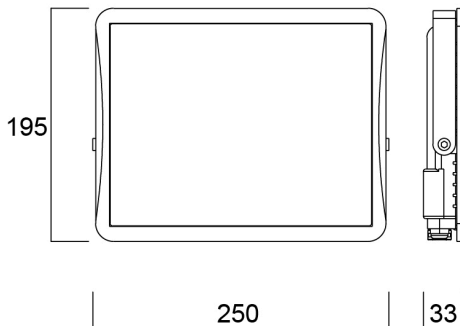

Start Flood Flat IP65 10000LM 840 Black

Tuotenro: 0050126

SYLVANIA

The streamlined, durable, lightweight die-cast aluminium body makes Start Flood Flat a perfect choice for building facades, car parks, garages and construction areas. The product includes 1 m pre-wired stripped cable and fitting bracket for quick and easy installation and the universal mounting bracket allows wall or surface mounting with the possibility of vertical tilting. Black (RAL9017) housing, white reflector, 10000 lm, 73 W, 137 lm/W, 4000K, non dimmable, CRI>80, IP65, IK07, Class I, lifespan L70:B50: 90000 hrs, 195 x 250 x 33 mm (L x W x H). Weight: 1.19kg.

Tekniset ominaisuudet

Mitat (mm)

Valonjakotiedostot

| Distance [m] | Cone diameter [m] | Beam diameter [m] | Illuminance [lx] |
|--------------|-------------------|-------------------|----------------------|
| 0.5 | 1.55 1.52 | 0.71 0.68 | 1420 1444 1503 |
| 1.0 | 3.09 3.04 | 1.42 1.36 | 357 361 376 |
| 1.5 | 4.64 4.57 | 2.13 2.04 | 155 157 163 |
| 2.0 | 6.18 6.09 | 2.84 2.73 | 70 71 74 |
| 2.5 | 7.73 7.61 | 3.55 3.42 | 45 46 48 |
| 3.0 | 9.27 9.13 | 4.26 4.11 | 33 34 35 |

Distance [m] Cone diameter [m] Illuminance [lx]
 — C0 - C180 (Half beam angle: 113.4°)
 — C90 - C270 (Half beam angle: 114.2°)

Start Flood Flat IP65 10000LM 840 Black

Tuotenro: 0050126

SYLVANIA

Perustiedot

Rakennetiedot

| | |
|--------------|-------|
| Rungon väri | Musta |
| IP-luokka | IP65 |
| IK-luokka | IK07 |
| Pituus (mm) | 195 |
| Leveys (mm) | 250 |
| Korkeus (mm) | 33 |
| Paino (kg) | 1.19 |

Pakkaustiedot