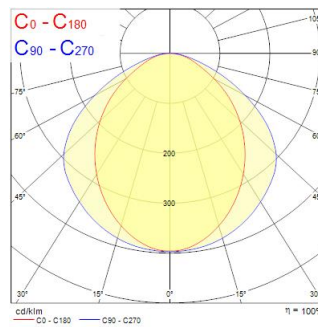

Valonjakotiedostot

Distance [m]	Cone diameter [m]	Beam angle [°]	Illuminance [lx]
0.5	1.61 1.01	50.1° 45.4°	932 1478
1.0	3.21 2.03	50.1° 45.4°	229 364
1.5	4.82 3.04	50.1° 45.4°	101 158
2.0	6.43 4.06	50.1° 45.4°	59 91
2.5	8.03 5.07	50.1° 45.4°	36 55
3.0	9.64 6.08	50.1° 45.4°	23 35

Distance [m]   Cone diameter [m]   Illuminance [lx]
— C0 - C180 (Half beam angle: 90.0°)
— C90 - C270 (Half beam angle: 116.2°)