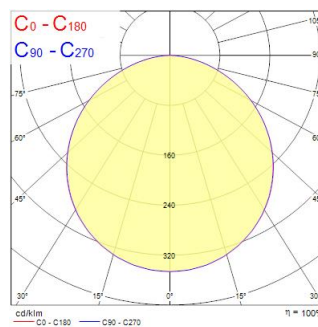

Valonjakotiedostot

Distance [m]	Cone diameter [m]	Beam angle [°]	Illuminance [lx]
0.5	1.51	113.0°	832
1.0	3.02	113.0°	208
1.5	4.53	113.0°	92
2.0	6.04	113.0°	46
2.5	7.55	113.0°	30
3.0	9.07	113.0°	21

Distance [m] Cone diameter [m]
C0 - C180 (Half beam angle: 113.0°)