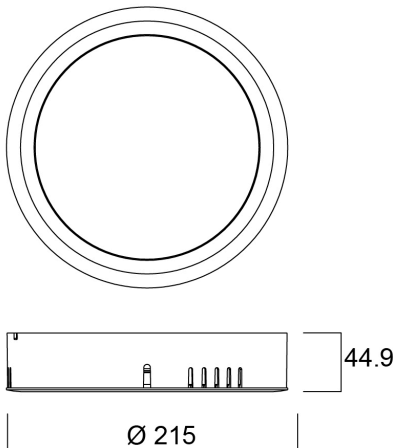

# START eco Downlight 215 1250lm 840 Surface

Tuotenro: 0054107

**SYLVANIA**

**START**<sup>TM</sup>

START eco Downlight is an integrated LED surface mounted downlight with built-in non dimmable driver; 15W; 1250Lm; 83Lm/W; 4000K.

### Mitat (mm)

### Valonjakotiedostot

Distance [m]	Cone diameter [m]	Beam diameter [m]	Illuminance [lx]
0.5	1.55	0.775	1740
1.0	3.10	1.55	437
1.5	4.65	2.325	194
2.0	6.21	3.105	109
2.5	7.76	3.88	70
3.0	9.31	4.655	49

Distance [m] Cone diameter [m] Illuminance [lx]  
 C0 - C180 (Half beam angle: 114.4°)