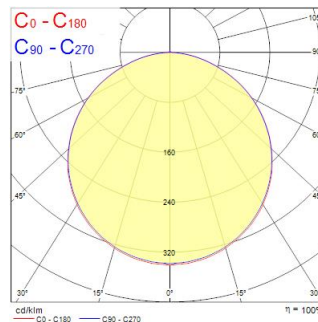

### Mitat (mm)

### Valonjakotiedostot

Distance [m]	Cone diameter [m]	Beam diameter [m]	Illuminance [lx]
0.5	1.55	0.775	1740
1.0	3.10	1.55	437
1.5	4.65	2.325	194
2.0	6.21	3.105	109
2.5	7.76	3.88	70
3.0	9.31	4.655	49

Distance [m] Cone diameter [m] Illuminance [lx]  
 C0 - C180 (Half beam angle: 114.4°)