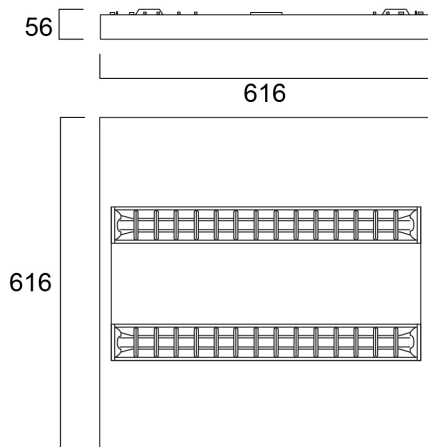

Tekniset ominaisuudet

Mitat (mm)