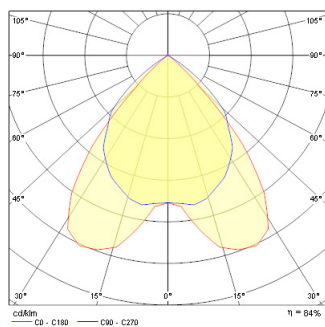

### Valonjakotiedostot

Distance [m]	Core diameter [m]	Beam diameter [m]	Beam angle [°]	Illuminance [lx]
0.5	0.00	0.00	80°	1415
1.0	0.00	0.00	80°	354
1.5	0.00	0.00	80°	151
2.0	0.00	0.00	80°	87
2.5	0.00	0.00	80°	54
3.0	0.00	0.00	80°	36

Distance [m] Core diameter [m] Illuminance [lx]  
— C0 - C180 (Half beam angle: 0.8°)