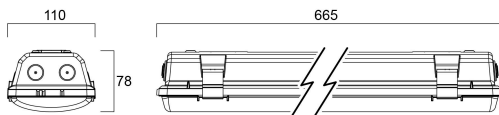

Tekniset ominaisuudet

Mitat (mm)