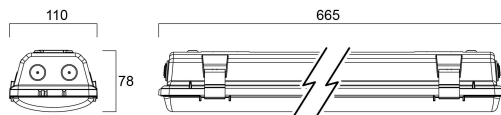

START Waterproof Twin 600 IP65 2500lm 840

Tuotenro: 0067942

SYLVANIA

Start Waterproof, integrated LED weatherproof luminaire, with UV stabilized flat diffuser and linear prisms designed to achieve uniform lit appearance, optimise light output and to reduce glare, 301 stainless steel diffuser clips and fixing brackets for surface mounting. GRP housing, Polycarbonate diffuser, 2450 lm, 20 W, 122 lm/W, 4000 K, drive current 350 mA, non dimmable, CRI80, IP65, IK08, Class I, nominal average lifetime (h): 50000, 665 mm x 110 mm x 78 mm, energy class: A++ A+ A, D-mark

Tekniset ominaisuudet

Mitat (mm)

Valonjakotiedostot

Distance [m]	Cone diameter [m]	Beam diameter [m]	Illuminance [lx]
0.5	1.17 1.53	0.71 0.90	2054 421
1.0	2.33 3.07	1.42 1.80	783 108
1.5	3.50 4.60	2.13 2.70	339 41
2.0	4.67 6.14	2.84 3.60	191 28
2.5	5.83 7.67	3.55 4.50	132 10
3.0	7.00 9.20	4.26 5.40	88 7

Distance [m] Cone diameter [m] Illuminance [lx]
 — C0 - C180 (Half beam angle: 113.3°)
 — C90 - C270 (Half beam angle: 98.9°)

START Waterproof Twin 600 IP65 2500lm 840

Tuotenro: 0067942

SYLVANIA

Perustiedot