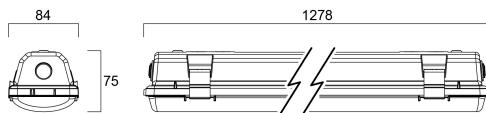

START Waterproof Single 1200 IP65 2800lm 840

Tuotenro: 0067947

SYLVANIA

Start Waterproof, integrated LED weatherproof luminaire, with UV stabilized flat diffuser and linear prisms designed to achieve uniform lit appearance, optimise light output and to reduce glare, 301 stainless steel diffuser clips and fixing brackets for surface mounting. Polycarbonate housing, Polycarbonate diffuser, 2750 lm, 22 W, 125 lm/W, 4000 K, drive current 350 mA, Non dimmable, CRI80, IP65, IK08, Class I, nominal average life (h):50000, 1278 mm x 84 mm x 75 mm ,energy class: A++ A+ A, D-mark

Tekniset ominaisuudet

Mitat (mm)

Valonjakotiedostot

Distance [m]	Cone diameter [m]	Beam diameter [m]	Illuminance [lx]
0.5	1.40 1.25	0.70 0.625	2700 3800 4000
1.0	2.80 2.51	1.40 1.25	675 950 1000
1.5	4.21 3.76	2.10 1.875	412 570 600
2.0	5.61 5.01	2.80 2.505	232 320 330
2.5	7.01 6.26	3.50 3.125	148 208 216
3.0	8.41 7.52	4.20 3.76	103 140 144

Distance [m] Cone diameter [m] Illuminance [lx]
 — C0 - C180 (Half beam angle: 100.0°)
 — C90 - C270 (Half beam angle: 109.0°)

START Waterproof Single 1200 IP65 2800lm 840

Tuotenro: 0067947

SYLVANIA

Perustiedot