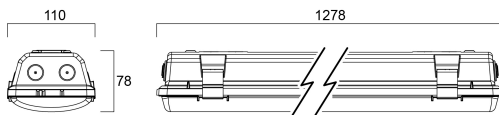

Tekniset ominaisuudet

Mitat (mm)