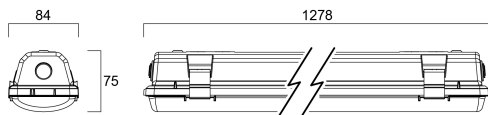

START Waterproof Single 1200 IP65 MW 2800lm 840

Tuotenro: 0067949

SYLVANIA

Start Waterproof, integrated LED weatherproof luminaire, with UV stabilized flat diffuser and linear prisms designed to achieve uniform lit appearance, optimise light output and to reduce glare, 301 stainless steel diffuser clips and fixing brackets for surface mounting. Polycarbonate housing, Polycarbonate diffuser, 2750lm, 25W, 110lm/W, 4000K, drive current 350mA, MW On/Off, CRI80, IP65, IK08, Class I, nominal average life (h):50000, 1278mm x 84mm x 75mm ,energy class: A++ A+ A, D-mark

Tekniset ominaisuudet

Mitat (mm)

Valonjakotiedostot

Distance [m]	Cone diameter [m]	Illuminance [lx]
0.5	1.40 1.25	5171 5180 5180
1.0	2.80 2.51	637 637 637
1.5	4.21 3.76	412 412 412
2.0	5.61 5.01	232 232 232
2.5	7.01 6.26	148 148 148
3.0	8.41 7.52	103 103 103

Distance [m] Cone diameter [m] Illuminance [lx]
 — C0 - C180 (Half beam angle: 100.0°)
 — C90 - C270 (Half beam angle: 108.0°)

START Waterproof Single 1200 IP65 MW 2800lm 840

Tuotenro: 0067949

SYLVANIA

Perustiedot