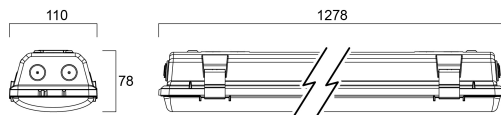

Tekniset ominaisuudet

Mitat (mm)