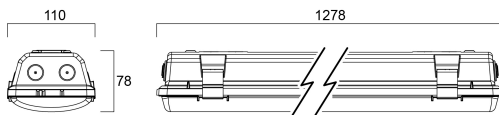

START Waterproof Twin 1200 IP65 EM 4800lm 840

Tuotenro: 0067954

SYLVANIA

Start Waterproof, integrated LED weatherproof luminaire, with UV stabilized flat diffuser and linear prisms designed to achieve uniform lit appearance, optimise light output and to reduce glare, 301 stainless steel diffuser clips and fixing brackets for surface mounting. Polycarbonate housing, Polycarbonate diffuser, 4800 lm, 42 W, 115 lm/W, 4000 K, drive current 1050 mA, Non dimmable, 3 hours emergency, CRI80, IP65, IK08, Class I, nominal average life (h):50000, 1278 mm x 110 mm x 78 mm ,energy class: A++ A+ A, D-mark

Tekniset ominaisuudet

Mitat (mm)

Valonjakotiedostot

Distance [m]	Cone diameter [m]	Beam diameter [m]	Illuminance [lx]
0.5	1.13 1.42	0.71 0.91	200 41
1.0	2.26 2.84	1.42 1.82	71 10
1.5	3.39 4.26	2.13 2.73	31 6
2.0	4.52 5.67	2.84 3.54	15 3
2.5	5.65 7.09	3.54 4.44	11 1
3.0	6.78 8.51	4.25 5.35	9 1

Distance [m] Cone diameter [m] Illuminance [lx]
 — C0 - C180 (Half beam angle: 105.0°)
 — C90 - C270 (Half beam angle: 97.0°)

START Waterproof Twin 1200 IP65 EM 4800lm 840

Tuotenro: 0067954

SYLVANIA

Perustiedot