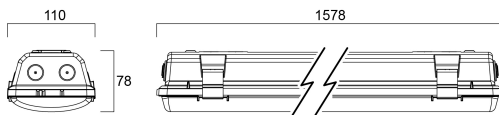

START Waterproof Twin 1500 IP65 7100lm 840

Tuotenro: 0067956

SYLVANIA

Start Waterproof, integrated LED weatherproof luminaire, with UV stabilized flat diffuser and linear prisms designed to achieve uniform lit appearance, optimise light output and to reduce glare, 301 stainless steel diffuser clips and fixing brackets for surface mounting. Polycarbonate housing, Polycarbonate diffuser, 7050 lm, 58 W, 122 lm/W, 4000 K, drive current 700 mA, Non dimmable, CRI80, IP65, IK08, Class I, nominal average life (h):50000, 1578 mm x 110 mm x 78 mm ,energy class: A++ A+ A, D-mark

Tekniset ominaisuudet

Mitat (mm)

Valonjakotiedostot

Distance [m]	Cone diameter [m]	Beam diameter [m]	Illuminance [lx]
0.5	1.14 1.55	0.07 0.09	9000 1299 721
1.0	2.28 3.10	0.14 0.18	2250 325 180
1.5	3.43 4.65	0.21 0.27	1007 144 80
2.0	4.57 6.21	0.28 0.36	567 81 45
2.5	5.71 7.76	0.35 0.45	360 54 30
3.0	6.85 9.31	0.42 0.54	262 36 20

Distance [m] Cone diameter [m] Illuminance [lx]
 — C0 - C180 (Half beam angle: 114.6°)
 — C90 - C270 (Half beam angle: 97.6°)

START Waterproof Twin 1500 IP65 7100lm 840

Tuotenro: 0067956

SYLVANIA

Perustiedot