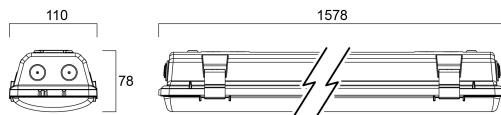

Tekniset ominaisuudet

Mitat (mm)