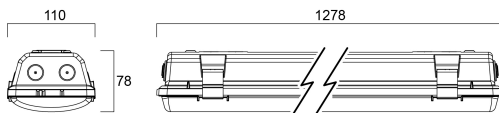

START Waterproof Twin 1200 IP65 4800lm 865

Tuotenro: 0067964

SYLVANIA

Start Waterproof, integrated LED weatherproof luminaire, with UV stabilized flat diffuser and linear prisms designed to achieve uniform lit appearance, optimise light output and to reduce glare, 301 stainless steel diffuser clips and fixing brackets for surface mounting. Polycarbonate housing, Polycarbonate diffuser, 4800 lm, 40 W, 127 lm/W, 6500 K, drive current 1050 mA, non dimmable, CRI80, IP65, IK08, Class I, nominal average lifetime (h): 50000, 1278 mm x 110 mm x 78 mm, energy class: A++ A+ A, D-mark

Tekniset ominaisuudet

Mitat (mm)

Valonjakotiedostot

Distance [m]	Cone diameter [m]	Beam diameter [m]	Illuminance [lx]
0.5	1.20 1.46	0.07 0.08 0.09	5431 530 554
1.0	2.41 2.91	0.07 0.08 0.09	1658 210 156
1.5	3.61 4.37	0.07 0.08 0.09	715 93 65
2.0	4.82 5.82	0.07 0.08 0.09	422 113 81
2.5	6.02 7.28	0.07 0.08 0.09	287 84 59
3.0	7.23 8.73	0.07 0.08 0.09	179 57 41

Distance [m] Cone diameter [m] Illuminance [lx]
 — C0 - C180 (Half beam angle: 111.0°)
 — C90 - C270 (Half beam angle: 100.0°)

START Waterproof Twin 1200 IP65 4800lm 865

Tuotenro: 0067964

SYLVANIA

Perustiedot