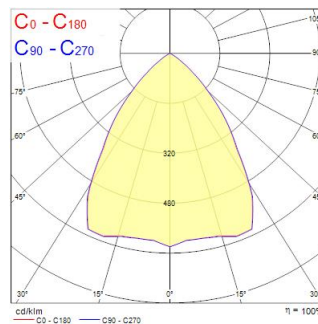

OPTIX RECESSED 1250X310 2L TW ALU SSC01

Tuotenro: 2023697

Concord

OPTIX RECESSED 1250X310 2L TW ALU SSC01 is a high efficacy low glare luminaire for office and education applications. Ceiling recessed 1250x310 mm. Alumined plastic extra low glare optics in 2 lines configuration. White RAL9016 fixture body. SylSmart Standalone controlled tunable white light engine, CRI>80, chromaticity tolerance of 3-step MacAdam ellipse. Luminous flux 3600lm. Power consumption 27W. Luminaire efficacy 133lm/W. Lifespan: 48,500 hours L90B10. UGR<16, Luminance at 65°<200 Cd/m², IK07, IP20. Photobiological safety risk group 0. Electrical protection Class I. Glow wire test 850°C

Tekniset ominaisuudet

Mitat (mm)

Valonjakotiedostot

Distance [m]	Cone diameter [m]	Beam diameter [m]	Beam diameter [in]	Illuminance [lx]
0.5	0.78	0.78	30.3"	730
	0.76	0.76	30.1"	760
1.0	1.55	1.57	30.3"	460
	1.57	1.57	30.1"	490
1.5	2.37	2.35	30.3"	310
	2.35	2.37	30.1"	340
2.0	3.14	3.14	30.3"	230
	3.14	3.14	30.1"	240
2.5	3.95	3.92	30.3"	180
	3.92	3.95	30.1"	190
3.0	4.74	4.70	30.3"	140
	4.70	4.74	30.1"	150