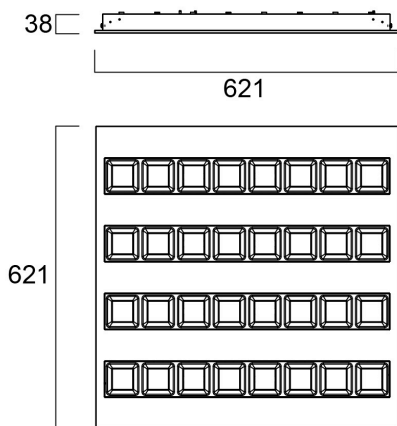

# OPTIX RECESSED 625 4L LUMI 4K ALU DALI

Tuotenro: 2023883

Concord

OPTIX RECESSED 625 4L LUMI 4000K ALU DALI is a ceiling recessed luminaire for office and education applications with Aluminised plastic extra low glare optics and RAL9016 colour fixture body. DALI dimmable. 4000K Neutral White LED, chromaticity tolerance of 3-step MacAdam ellipse. For 4000K - Colour rendering index Ra >98; Melanopic Ratio MEER: 0.776; Fidelity Index Rf: 94; Gamut Index Rg: 98. For 4000K luminous flux: 4500lm. Power consumption: 44W. Luminaire efficacy: 102lm/W. UGR<16 Luminance at 65°<200 Cd/m<sup>2</sup>, IK07, IP20. Photobiological safety risk group 0. Electrical protection Class I. Glow wire test 850°C. 60,000hrs L80B20 lifespan.

### Valonjakotiedostot

Distance [m]	Cone diameter [m]	Beam diameter [m]	Illuminance [lx]
0.5	0.73	0.73	11721
			E107 36.2° 3191
			E100 36.1° 3159
1.0	1.46	1.46	2930
			E107 36.2° 753
			E100 36.1° 752
1.5	2.20	2.19	1302
			E107 36.2° 348
			E100 36.1° 348
2.0	2.93	2.92	733
			E107 36.2° 198
			E100 36.1° 196
2.5	3.66	3.65	489
			E107 36.2° 132
			E100 36.1° 132
3.0	4.39	4.38	328
			E107 36.2° 87
			E100 36.1° 87