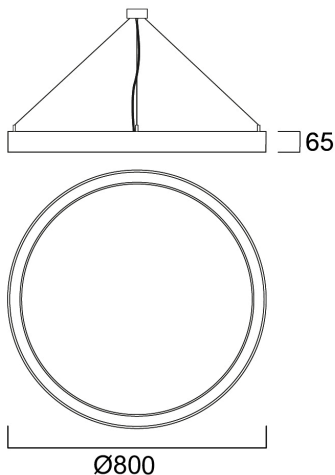

Nilo 800 Direct/Indirect 3000K DALI EM Black

Tuotenro: 2050606

Concord

Nilo is a 360° curve-shaped luminaire with a striking, minimalistic design, perfect for retail, hospitality, and office environments. The product can be suspended at different heights to create appealing lighting effects. Stand-alone and self-contained lighting fixture. Aluminium body, opal diffuser, emits direct and indirect lighting. Textured black finishing colour. Light color temperature: 3000K, warm white. System power: 56W Ra80 typical, LED chromacity: 3 step MacAdam ellipse (SDCM3), IR/UV free light source without heat radiation. DALI dimmable, 3-hours self-contained EMPRO self-test emergency, 220-240V / 50-60Hz. Electrical protection: Class I. 80% direct, and 20% indirect lighting. Degree of protection: IP20, suitable for indoor environment only. Nominal product dimensions: diameter 800mmx65mm. 3h emergency in function: direct lighting only, partial lighting (only direct and 1/4 of whole luminaire is light up in emergency mode), 200lm.

Tekniset ominaisuudet

Mitat (mm)

Valonjakotiedostot

Distance [m]	Cone diameter [m]	E10%	E15%	E30%	E50%	E90%	Beam diameter [m]
0.5	1.36	107	107	107	107	107	0.5
	1.35	107	107	107	107	107	0.5
1.0	2.72	107	107	107	107	107	1.0
	2.69	107	107	107	107	107	1.0
1.5	4.05	107	107	107	107	107	1.5
	4.04	107	107	107	107	107	1.5
2.0	5.45	107	107	107	107	107	2.0
	5.39	107	107	107	107	107	2.0
2.5	6.81	107	107	107	107	107	2.5
	6.73	107	107	107	107	107	2.5
3.0	8.17	107	107	107	107	107	3.0
	8.08	107	107	107	107	107	3.0

Distance [m] Cone diameter [m] Illuminance [lx]
 — C0 - C180 (Half beam angle: 106.8°)
 — C90 - C270 (Half beam angle: 107.4°)

Nilo 800 Direct/Indirect 3000K DALI EM Black

Tuotenro: 2050606

Concord

Perustiedot