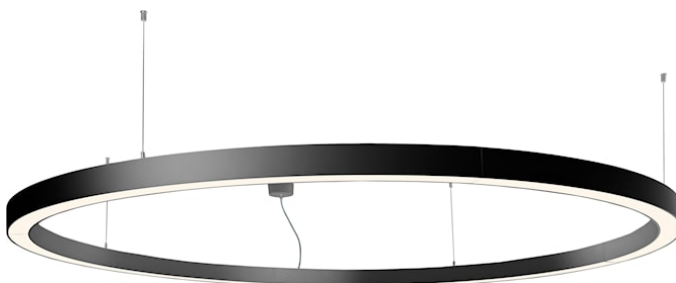

# Nilo 1200 Direct/Indirect 4000K DALI Black

Tuotenro: 2050611

Concord

Nilo is a 360° curve-shaped luminaire with a striking, minimalistic design, perfect for retail, hospitality, and office environments. The product can be suspended at different heights to create appealing lighting effects. Stand-alone and self-contained lighting fixture. Aluminium body, opal diffuser, emits direct and indirect lighting. Textured black finishing colour. Light color temperature: 4000K, neutral white. System power: 85W Ra80 typical, LED chromacity: 3 step MacAdam ellipse (SDCM3), IR/UV free light source without heat radiation. DALI dimmable, 220-240V / 50-60Hz. 75% direct, and 25% indirect lighting. Electrical protection: Class I. Degree of protection: IP20, suitable for indoor environment only. Nominal product dimensions: diameter 1140mmx65mm.

### Mitat (mm)