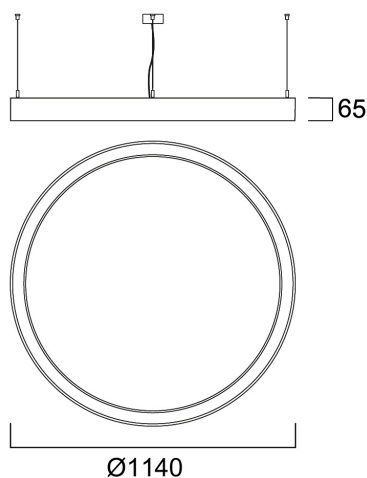

# Nilo 1200 Direct/Indirect 4000K DALI Black

Tuotenro: 2050611

Concord

Nilo is a 360° curve-shaped luminaire with a striking, minimalistic design, perfect for retail, hospitality, and office environments. The product can be suspended at different heights to create appealing lighting effects. Stand-alone and self-contained lighting fixture. Aluminium body, opal diffuser, emits direct and indirect lighting. Textured black finishing colour. Light color temperature: 4000K, neutral white. System power: 85W Ra80 typical, LED chromacity: 3 step MacAdam ellipse (SDCM3), IR/UV free light source without heat radiation. DALI dimmable, 220-240V / 50-60Hz. 75% direct, and 25% indirect lighting. Electrical protection: Class I. Degree of protection: IP20, suitable for indoor environment only. Nominal product dimensions: diameter 1140mmx65mm.

### Mitat (mm)

### Valonjakotiedostot

Distance [m]	Cone diameter [m]	E175 [lx]	E100 [lx]	E50 [lx]
0.5	1.36	1061	1107	1153
	1.36	531	554	576
	1.36	266	277	288
1.0	2.72	266	277	288
	2.65	133	139	144
	2.65	66	69	72
1.5	4.08	178	185	192
	4.04	89	93	97
	4.04	45	47	49
2.0	5.45	134	140	145
	5.39	67	70	73
	5.39	34	35	36
2.5	6.81	107	111	115
	6.73	54	56	58
	6.73	27	28	29
3.0	8.17	86	89	92
	8.08	43	45	46
	8.08	22	22	23