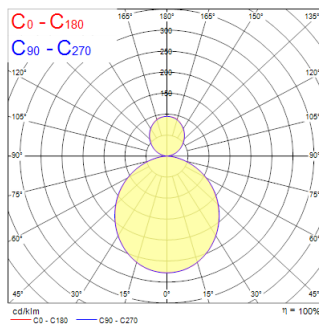

Valonjakotiedostot

Distance [m]	Cone diameter [m]	E175 [lx]	E100 [lx]	E50 [lx]
0.5	1.36	1061	1107	1153
	1.36	531	554	576
	1.36	266	277	288
1.0	2.72	266	277	288
	2.65	133	139	144
	2.65	66	69	72
1.5	4.08	178	185	192
	4.04	89	93	97
	4.04	45	47	49
2.0	5.45	134	140	145
	5.39	67	70	73
	5.39	34	35	36
2.5	6.81	107	111	115
	6.73	54	56	58
	6.73	27	28	29
3.0	8.17	86	89	92
	8.08	43	45	46
	8.08	22	22	23