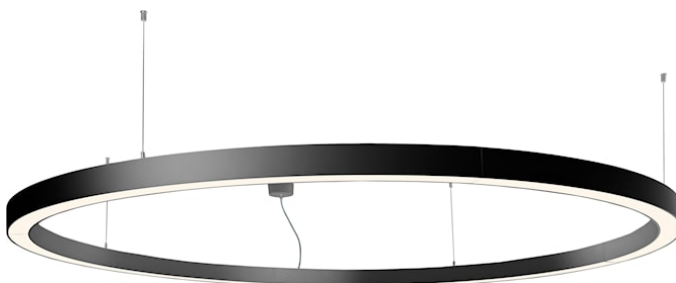

Nilo 1200 Direct/Indirect 4000K DALI EM Black

Tuotenro: 2050615

Concord

Nilo is a 360° curve-shaped luminaire with a striking, minimalistic design, perfect for retail, hospitality, and office environments. The product can be suspended at different heights to create appealing lighting effects. Stand-alone and self-contained lighting fixture. Aluminium body, opal diffuser, emits direct and indirect lighting. Textured black finishing colour. Light color temperature: 4000K, neutral white. System power: 88W Ra80 typical, LED chromacity: 3 step MacAdam ellipse (SDCM3), IR/UV free light source without heat radiation. DALI dimmable, 3-hours self-contained EMPRO self-test emergency, 220-240V / 50-60Hz 75% direct, and 25% indirect lighting. Electrical protection: Class I. Degree of protection: IP20, suitable for indoor environment only. Nominal product dimensions: diameter 1140mm x 65mm. 3h emergency in function: direct lighting only, partial lighting (only direct and 1/4 of whole luminaire is light up in emergency mode), 200lm.

Tekniset ominaisuudet

Mitat (mm)

Valonjakotiedostot

Distance [m]	Cone diameter [m]	Beam angle [°]	Beam diameter [m]	Illuminance [lx]
0.5	1.36 1.35	106.8° 107.4°	10641 1107	2680 217
1.0	2.72 2.69	106.8° 107.4°	4268 351	670 62
1.5	4.08 4.04	106.8° 107.4°	1423 132	223 46
2.0	5.45 5.39	106.8° 107.4°	686 65	109 71
2.5	6.81 6.73	106.8° 107.4°	429 44	68 48
3.0	8.17 8.08	106.8° 107.4°	296 31	45 31

Nilo 1200 Direct/Indirect 4000K DALI EM Black

Tuotenro: 2050615

Concord

Perustiedot

Tuotenimi	Nilo 1200 Direct/Indirect 4000K DALI EM Black
Teknologia	LED
Kanta	N/A
Runko	Alumiini
Asennus	Ripustettava
Built in presence detector	NONE
Käyttökohteet	Hotellit ja ravintolat, Museot ja galleriat, Myymälät
Käyttölämpötila-alue (°C)	1°C...+25°C
Virtual assistant compatibility	N/A
ETIM-luokka	EC002892
Takuu	5 vuotta