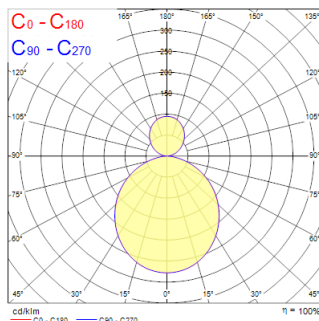

Nilo 1200 Direct/Indirect 4000K DALI EM Black

Tuotenro: 2050615

Concord

Nilo is a 360° curve-shaped luminaire with a striking, minimalistic design, perfect for retail, hospitality, and office environments. The product can be suspended at different heights to create appealing lighting effects. Stand-alone and self-contained lighting fixture. Aluminium body, opal diffuser, emits direct and indirect lighting. Textured black finishing colour. Light color temperature: 4000K, neutral white. System power: 88W Ra80 typical, LED chromacity: 3 step MacAdam ellipse (SDCM3), IR/UV free light source without heat radiation. DALI dimmable, 3-hours self-contained EMPRO self-test emergency, 220-240V / 50-60Hz 75% direct, and 25% indirect lighting. Electrical protection: Class I. Degree of protection: IP20, suitable for indoor environment only. Nominal product dimensions: diameter 1140mm x 65mm. 3h emergency in function: direct lighting only, partial lighting (only direct and 1/4 of whole luminaire is light up in emergency mode), 200lm.

Tekniset ominaisuudet

Mitat (mm)

Valonjakotiedostot

Distance [m]	Cone diameter [m]	Beam angle [°]	Beam diameter [m]	Illuminance [lx]
0.5	1.36 1.35	106.8° 107.4°	10641 1107	2680 217
1.0	2.72 2.69	106.8° 107.4°	4268 351	670 62
1.5	4.08 4.04	106.8° 107.4°	1423 132	223 46
2.0	5.45 5.39	106.8° 107.4°	686 65	109 71
2.5	6.81 6.73	106.8° 107.4°	429 44	68 48
3.0	8.17 8.08	106.8° 107.4°	296 31	45 31

Optiset tiedot

Valaisimen valovirta (lm)	9570
Valotehokkuus (lm/W)	109
Väriämpötila (K)	4000
Valon väri	Neutraali valkoinen
Värintoistoindeksi (CRI)	80
Valon värin vaihtelu (SDCM)	SDCM3
Valonjaon tyyppi	Symmetrinen
Häikäisyn rajoittaminen (UGR)	< 23
Fotobiologinen riskiluokka	RG0