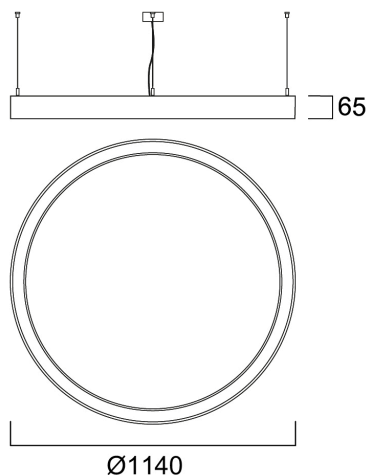

Nilo 1200 Direct/Indirect 4000K DALI EM Black

Tuotenro: 2050615

Concord

Nilo is a 360° curve-shaped luminaire with a striking, minimalistic design, perfect for retail, hospitality, and office environments. The product can be suspended at different heights to create appealing lighting effects. Stand-alone and self-contained lighting fixture. Aluminium body, opal diffuser, emits direct and indirect lighting. Textured black finishing colour. Light color temperature: 4000K, neutral white. System power: 88W Ra80 typical, LED chromacity: 3 step MacAdam ellipse (SDCM3), IR/UV free light source without heat radiation. DALI dimmable, 3-hours self-contained EMPRO self-test emergency, 220-240V / 50-60Hz 75% direct, and 25% indirect lighting. Electrical protection: Class I. Degree of protection: IP20, suitable for indoor environment only. Nominal product dimensions: diameter 1140mm x 65mm. 3h emergency in function: direct lighting only, partial lighting (only direct and 1/4 of whole luminaire is light up in emergency mode), 200lm.

Tekniset ominaisuudet

Mitat (mm)

Valonjakotiedostot

Distance [m]	Cone diameter [m]	Beam angle [°]	Beam diameter [m]	Illuminance [lx]
0.5	1.36 1.35	106.8° 107.4°	10641 1107	2680 217
1.0	2.72 2.69	106.8° 107.4°	4268 351	670 62
1.5	4.08 4.04	106.8° 107.4°	1423 132	223 46
2.0	5.45 5.39	106.8° 107.4°	686 65	109 71
2.5	6.81 6.73	106.8° 107.4°	429 44	68 48
3.0	8.17 8.08	106.8° 107.4°	296 31	45 31

Pakkaustiedot

EAN-koodi	5025768506156
Yksittäispakkauksen pituus / korkeus (cm)	126.0
Yksittäispakkauksen leveys (cm)	126.0
Yksittäispakkauksen syvyys (cm)	14.9
DUN14 (tukkupakkaus 1)	05025768506156
Kappalemäärä tukkupakkaus 2	1
Tukkupakkaus 2 pituus / korkeus (cm)	126.0
Tukkupakkaus 2 leveys (cm)	126.0
Tukkupakkaus 2 syvyys (cm)	14.9