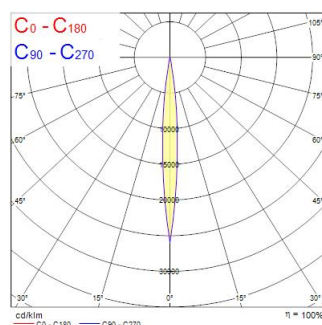

BEACON ACCENT 97CRI 4K NARROW BEAM L3 ON-BOARD DIM WHITE

Tuotenro: 2059563

Concord

Integrated LED spotlight, white RAL 9016, compact and minimalist design, low glare, dark-light detail for increased accentuation and visual comfort, ideal for museum, gallery and high-end retail applications, die-cast aluminium body, passive cooling heatsink, beam angle: 10° intense narrow beam, optics: Fresnel lens for controlled beam, colour temperature: 4000K neutral white, total system power: 21W, total fixture output: 576lm, luminaire efficacy: 27lm/W, LOR: 100%, colour rendering: Ra 97 typical, R9 value at 90, LED Chromacity: 3 step MacAdam ellipse, IR/UV free light source without heat radiation, operating voltage: 220-240V / 50-60Hz, drive current: 500mA, electronic driver, dimmable via on-board potentiometer, power factor: 0.9 electrical protection: CLASS II, 3-circuit track adaptor, suitable for Concord Lytespan 3 track, ingress protection rating: IP20, suitable for internal environment only, horizontal rotation: 355°, vertical tilt: 90°, dimensions: Ø80x130x169mm, weight: 0.96kg.

Tekniset ominaisuudet

Mitat (mm)

Valonjakotiedostot

Distance [m]	Cone diameter [m]	Beam diameter [m]	Illuminance [lx]
0.5	0.05	Ø171 Ø129	38700 24600
1.0	0.16	Ø171 Ø129	14800 7400
1.5	0.24	Ø171 Ø129	6600 3300
2.0	0.31	Ø171 Ø129	3700 1800
2.5	0.39	Ø171 Ø129	2300 1100
3.0	0.47	Ø171 Ø129	1600 800

Distance [m] Cone diameter [m] Illuminance [lx]
 — C0 - C180 (Half beam angle: 9.0°)

BEACON ACCENT 97CRI 4K NARROW BEAM L3 ON-BOARD DIM WHITE

Tuotenro: 2059563

Concord

Perustiedot

Tuotenimi	BEACON ACCENT 97CRI 4K NARROW BEAM L3 ON-BOARD DIM WHITE
Teknologia	LED
Kanta	N/A
Runko	Alumiini
Asennus	Kiskoon asennettava
Ympäristö	Sisäkäyttö
Käyttökohteet	Museot ja galleriat, Myymälät
Käyttölämpötila Tq (°C)	25
ETIM-luokka	EC001744
Takuu	5 vuotta