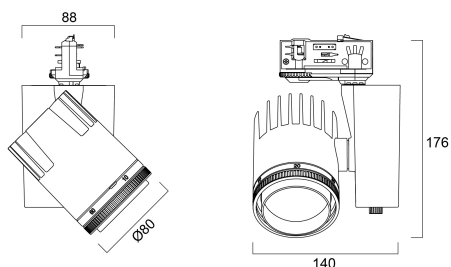

BEACON ACCENT 97CRI 4K NARROW BEAM L3 ON-BOARD DIM WHITE

Tuotenro: 2059563

Concord

Integrated LED spotlight, white RAL 9016, compact and minimalist design, low glare, dark-light detail for increased accentuation and visual comfort, ideal for museum, gallery and high-end retail applications, die-cast aluminium body, passive cooling heatsink, beam angle: 10° intense narrow beam, optics: Fresnel lens for controlled beam, colour temperature: 4000K neutral white, total system power: 21W, total fixture output: 576lm, luminaire efficacy: 27lm/W, LOR: 100%, colour rendering: Ra 97 typical, R9 value at 90, LED Chromacity: 3 step MacAdam ellipse, IR/UV free light source without heat radiation, operating voltage: 220-240V / 50-60Hz, drive current: 500mA, electronic driver, dimmable via on-board potentiometer, power factor: 0.9 electrical protection: CLASS II, 3-circuit track adaptor, suitable for Concord Lytespan 3 track, ingress protection rating: IP20, suitable for internal environment only, horizontal rotation: 355°, vertical tilt: 90°, dimensions: Ø80x130x169mm, weight: 0.96kg.

Tekniset ominaisuudet

Mitat (mm)

Valonjakotiedostot

Distance [m]	Cone diameter [m]	Beam diameter [m]	Illuminance [lx]
0.5	0.05	Ø171 Ø129	38700 24600
1.0	0.16	Ø171 Ø129	14800 7400
1.5	0.24	Ø171 Ø129	6600 3300
2.0	0.31	Ø171 Ø129	3700 1800
2.5	0.39	Ø171 Ø129	2300 1100
3.0	0.47	Ø171 Ø129	1600 800

Distance [m] Cone diameter [m] Illuminance [lx]
 — C0 - C180 (Half beam angle: 9.0°)

BEACON ACCENT 97CRI 4K NARROW BEAM L3 ON-BOARD DIM WHITE

Tuotenro: 2059563

Concord

Perustiedot

Tuotenimi	BEACON ACCENT 97CRI 4K NARROW BEAM L3 ON-BOARD DIM WHITE
Teknologia	LED
Kanta	N/A
Runko	Alumiini
Asennus	Kiskoon asennettava
Ympäristö	Sisäkäyttö
Käyttökohteet	Museot ja galleriat, Myymälät
Käyttölämpötila Tq (°C)	25
ETIM-luokka	EC001744
Takuu	5 vuotta