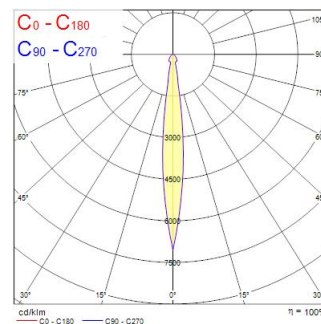

Valonjakotiedostot

Distance [m]	Cone diameter [m]	Beam diameter [m]	Illuminance [lx]
0.5	0.11	0.07	4286
1.0	0.21	0.14	1084
1.5	0.32	0.21	476
2.0	0.42	0.28	286
2.5	0.53	0.35	178
3.0	0.63	0.42	118

Distance [m] Cone diameter [m] Illuminance [lx]
C0 - C180 (Half beam angle: 12.0°)