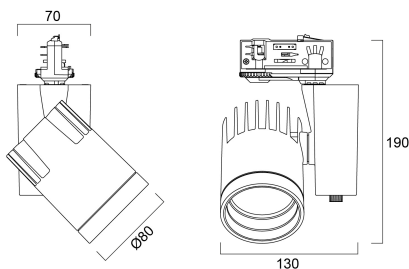

BEACON 93CRI 3K MEDIUM BEAM L3 TRAILING EDGE WHITE

Tuotenro: 2059623

Concord

Integrated LED spotlight, white RAL 9016, compact and minimalist design, ideal for retail, display, museum and gallery applications, die-cast aluminium body, passive cooling heatsink, beam angle: 38° medium beam, optics: Aluminium reflector, colour temperature: 3000K warm white, total system power: 21W, total fixture output: 1753lm, luminaire efficacy: 83lm/W, LOR: 100%, colour rendering: Ra 93 typical, LED Chromacity: 3 step MacAdam ellipse, IR/UV free light source without heat radiation, operating voltage: 220-240V / 50-60Hz, drive current: 500mA, electronic driver, trailing edge dimmable, power factor: 0.9 electrical protection: CLASS II, 3-circuit track adaptor, compatible with OneTrack, Global Trac, and Concord Lytespan 3 track (for detailed information please check the compatibility list), protection rating: IP20, suitable for internal environment only, horizontal rotation: 355°, vertical tilt: 90°, dimensions: Ø80x130x190mm, weight: 0.96kg.

Tekniset ominaisuudet

Mitat (mm)

Valonjakotiedostot

Distance [m]	Cone diameter [m]	Beam diameter [m]	Illuminance [lx]
0.5	0.35	Ø171 6'0"	1532 689
1.0	0.70	Ø171 6'0"	381 168
1.5	1.04	Ø171 6'0"	172 78
2.0	1.39	Ø171 6'0"	98 44
2.5	1.74	Ø171 6'0"	61 28
3.0	2.09	Ø171 6'0"	42 19

Distance [m] Cone diameter [m] Illuminance [lx]
 — C0 - C180 (Half beam angle: 38.4°)

BEACON 93CRI 3K MEDIUM BEAM L3 TRAILING EDGE WHITE

Tuotenro: 2059623

Concord

Perustiedot

Tuotenimi	BEACON 93CRI 3K MEDIUM BEAM L3 TRAILING EDGE WHITE
Teknologia	LED
Kanta	N/A
Runko	Alumiini
Asennus	Kiskoon asennettava
Ympäristö	Sisäkäyttö
Käyttökohteet	Museot ja galleriat, Myymälät
Käyttölämpötila Tq (°C)	25
ETIM-luokka	EC001744
Takuu	5 vuotta