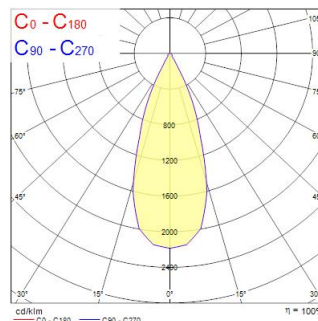

BEACON 93CRI 3K MEDIUM BEAM L3 TRAILING EDGE WHITE

Tuotenro: 2059623

Concord

Integrated LED spotlight, white RAL 9016, compact and minimalist design, ideal for retail, display, museum and gallery applications, die-cast aluminium body, passive cooling heatsink, beam angle: 38° medium beam, optics: Aluminium reflector, colour temperature: 3000K warm white, total system power: 21W, total fixture output: 1753lm, luminaire efficacy: 83lm/W, LOR: 100%, colour rendering: Ra 93 typical, LED Chromacity: 3 step MacAdam ellipse, IR/UV free light source without heat radiation, operating voltage: 220-240V / 50-60Hz, drive current: 500mA, electronic driver, trailing edge dimmable, power factor: 0.9 electrical protection: CLASS II, 3-circuit track adaptor, compatible with OneTrack, Global Trac, and Concord Lytespan 3 track (for detailed information please check the compatibility list), protection rating: IP20, suitable for internal environment only, horizontal rotation: 355°, vertical tilt: 90°, dimensions: Ø80x130x190mm, weight: 0.96kg.

Tekniset ominaisuudet

Mitat (mm)

Valonjakotiedostot

Distance [m]	Cone diameter [m]	Beam diameter [m]	Illuminance [lx]
0.5	0.35	Ø171 6'0"	1532 689
1.0	0.70	Ø171 6'0"	381 168
1.5	1.04	Ø171 6'0"	172 78
2.0	1.39	Ø171 6'0"	98 44
2.5	1.74	Ø171 6'0"	61 28
3.0	2.09	Ø171 6'0"	42 19

Distance [m] Cone diameter [m] Illuminance [lx]
 — C0 - C180 (Half beam angle: 38.4°)

BEACON 93CRI 3K MEDIUM BEAM L3 TRAILING EDGE WHITE

Tuotenro: 2059623

Concord

Perustiedot

Tuotenimi	BEACON 93CRI 3K MEDIUM BEAM L3 TRAILING EDGE WHITE
Teknologia	LED
Kanta	N/A
Runko	Alumiini
Asennus	Kiskoon asennettava
Ympäristö	Sisäkäyttö
Käyttökohteet	Museot ja galleriat, Myymälät
Käyttölämpötila Tq (°C)	25
ETIM-luokka	EC001744
Takuu	5 vuotta