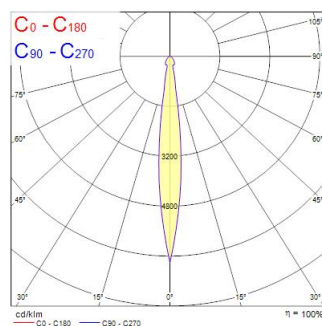

### Mitat (mm)

### Valonjakotiedostot

| Distance [m] | Cone diameter [m] | Beam diameter [m] | Illuminance [lx] |
|--------------|-------------------|-------------------|------------------|
| 0.5          | 0.11              | 0.11              | 4438             |
| 1.0          | 0.21              | 0.21              | 1102             |
| 1.5          | 0.32              | 0.32              | 493              |
| 2.0          | 0.43              | 0.43              | 278              |
| 2.5          | 0.53              | 0.53              | 176              |
| 3.0          | 0.64              | 0.64              | 122              |

Distance [m] Cone diameter [m] Illuminance [lx]  
 — C0 - C180 (Half beam angle: 12.2°)