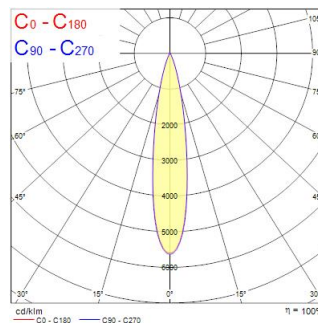

Concord Beacon 4000k Narrow O/B Dim White

Tuotenro: 2062453

Concord

Simple and slick integral design with no driver box and without any visible screws New technology utilization for improved performance Invisible in-track Adaptor for an impressive architectural look Extremely precise light beams due to the high-quality lenses $\varnothing 80\text{mm}$ die-cast aluminium body, Fix beam angle: 19° , Textured white finishing colour Light color temperature: 4000K, natural light System power: 18W, Fixture lumen output: 1900lm, efficacy: 106lm/W, Ra97 typical, LED chromacity: 2 step MacAdam ellipse LED source (SDCM2), IR/UV free light source without heat radiation Operating voltage 220-240V / 50-60Hz, dimmable via on-board potentiometer, Suitable for installation on 3-circuit tracks, please check compatibility list on the instruction sheet. Compatible with OneTrack Electrical protection: Class II. Degree of protection: IP20, suitable for indoor environment only Horizontal rotation: 355° , vertical tilt: 90° Nominal product dimensions: D.80mmx200mm 5 years warranty. Suitable for track mounting

Tekniset ominaisuudet

Mitat (mm)

Valonjakotiedostot

Distance [m]	Cone diameter [m]	Beam diameter [m]	Illuminance [lx]
0.5	0.17 0.17	0.07 0.07	4211 2070
1.0	0.33 0.34	0.14 0.14	1053 818
1.5	0.50 0.51	0.21 0.21	476 286
2.0	0.67 0.68	0.28 0.28	263 127
2.5	0.84 0.85	0.35 0.35	170 83
3.0	1.00 1.01	0.42 0.42	114 59

Distance [m] Cone diameter [m] Beam diameter [m] Illuminance [lx]
 — C0 - C180 (Half beam angle: 19.0°)
 — C90 - C270 (Half beam angle: 19.0°)

Concord Beacon 4000k Narrow O/B Dim White

Tuotenro: 2062453

Optiset tiedot

Valaisimen valovirta (lm)	1900
Valotehokkuus (lm/W)	106
Valaisimen hyötysuhde LOR (%)	100
Väriämpötila (K)	4000
Valon väri	Neutraali valkoinen
Värintoistoindeksi (CRI)	97
Valon värin vaihtelu (SDCM)	SDCM2
Valovoima (cd)	1900
Avauskulma (°)	19
Valonjaon tyyppi	Symmetrinen
Fotobiologinen riskiluokka	RG1