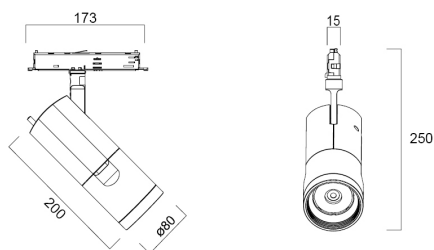

Concord Beacon 2700k Narrow o/b Dim Black

Tuotenro: 2062460

Concord

Simple and slick integral design with no driver box and without any visible screws New technology utilization for improved performance Invisible in-track adaptor for an impressive architectural look Extremely precise light beams due to the high-quality lenses ø80mm die-cast aluminium body, Fix beam angle: 19°, Textured black finishing colour Light color temperature: 2700K, candle light System power: 18W, Fixture lumen output: 1575lm, efficacy: 88lm/W, Ra97 typical, LED chromacity: 2 step MacAdam ellipse LED source (SDCM2), IR/UV free light source without heat radiation Operating voltage 220-240V / 50-60Hz, dimmable via on-board potentiometer, Suitable for installation on 3-circuit tracks, please check compatibility list on the instruction sheet. Compatible with OneTrack Electrical protection: Class II. Degree of protection: IP20, suitable for indoor environment only Horizontal rotation: 355°, vertical tilt: 90° Nominal product dimensions: D.80mmx200mm 5 years warranty. Suitable for track mounting

Tekniset ominaisuudet

Mitat (mm)

Valonjakotiedostot

Distance [m]	Core diameter [m]	Beam diameter [m]	Beam diameter [ft]	Illuminance [lx]
0.5	0.17	0.17	0.56'	3487
	0.17	0.17	0.56'	1813
1.0	0.35	0.34	1.12'	874
	0.35	0.34	1.12'	428
1.5	0.52	0.51	1.68'	387
	0.52	0.51	1.68'	198
2.0	0.69	0.68	2.24'	287
	0.69	0.68	2.24'	151
2.5	0.86	0.85	2.80'	209
	0.86	0.85	2.80'	113
3.0	1.04	1.03	3.36'	152
	1.04	1.03	3.36'	81

Distance [m] Core diameter [m] Beam diameter [ft] Illuminance [lx]
 — C0 - C180 (Half beam angle: 19.4°)
 — C90 - C270 (Half beam angle: 19.0°)

Concord Beacon 2700k Narrow o/b Dim Black

Tuotenro: 2062460