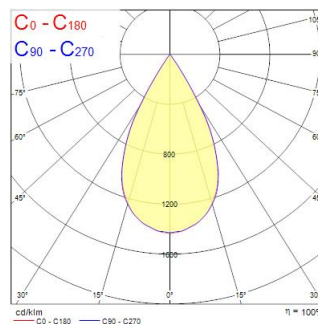

Valonjakotiedostot

Distance [m]	Cone diameter [m]	Beam diameter [m]	Illuminance [lx]
0.5	0.52 0.52	0.52	1155 2310 2310
1.0	1.04 1.04	1.04	1789 637 637
1.5	1.56 1.56	1.56	796 279 279
2.0	2.08 2.07	2.08	447 187 187
2.5	2.60 2.59	2.60	288 130 130
3.0	3.12 3.11	3.12	199 110 110

Distance [m]   Cone diameter [m]   Illuminance [lx]
— C0 - C180 (Half beam angle: 64.0°)
— C90 - C270 (Half beam angle: 55.0°)