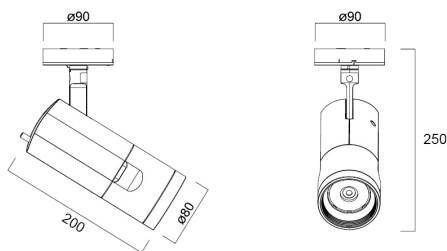

Concord Beacon 3000k SM Narrow o/b Dim Black

Tuotenro: 2062479

Concord

Simple and slick integral design with no driver box and without any visible screws New technology utilization for improved performance Extremely precise light beams due to the high-quality lenses $\varnothing 80\text{mm}$ die-cast aluminium body, Fix beam angle: 19° , Textured black finishing colour Light color temperature: 3000K, warm light System power: 18W, Fixture lumen output: 1850lm, efficacy: 103lm/W, Ra97 typical, LED chromacity: 2 step MacAdam ellipse LED source (SDCM2), IR/UV free light source without heat radiation Operating voltage 220-240V / 50-60Hz, dimmable via on-board potentiometer, Surface mounting with surface mounting base. Electrical protection: Class II. Degree of protection: IP20, suitable for indoor environment only Horizontal rotation: 355° , vertical tilt: 90° Nominal product dimensions: D.80mmx200mm 5 years warranty. Suitable for ceiling surface mounting, and wall surface mounting

Tekniset ominaisuudet

Mitat (mm)

Valonjakotiedostot

Distance [m]	Cone diameter [m]	Illuminance [lx]
0.5	0.17 0.17	4548 2071 2071
1.0	0.34 0.33	1082 5243 5243
1.5	0.51 0.50	4527 2130 2130
2.0	0.68 0.67	2715 1311 1311
2.5	0.85 0.84	1738 838 840
3.0	1.01 1.00	1207 583 584

Distance [m] Cone diameter [m] Illuminance [lx]
 — C0 - C180 (Half beam angle: 19.0°)
 — C90 - C270 (Half beam angle: 19.2°)

Concord Beacon 3000k SM Narrow o/b Dim Black

Tuotenro: 2062479

Concord

Perustiedot